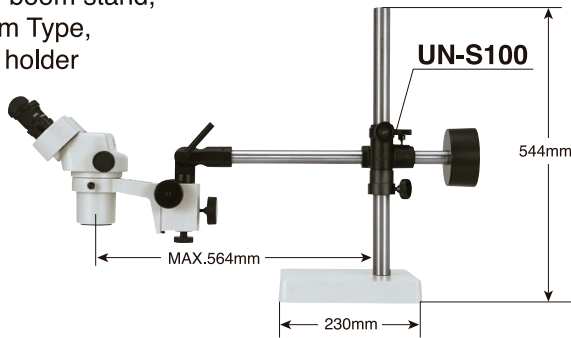

OPTIONAL ACCESSORIES

Boom Stands

UN-S100

Universal boom stand,
Single Arm Type,
w/o body holder

UN-S200

Universal boom stand,
Desk Clamp Type,
w/o body holder

DBS-2

Universal boom stand,
Double Arm Type,
with ball bearings for smooth
horizontal movement,
w/o body holder

V-7C

Universal boom stand,
Articulated Arm Type,
w/o body holder

V-7DC

Same as V-7C, but
with desk clamp
Instead of base

SBS-1

Universal boom stand,
Single Arm Type,
w/o body holder

Body Holders (Focus Mounts)

SCW-PA

Body holder
with coarse focus adjustment

SCW-PG-S

Body holder with LED ring light
with coarse focus adjustment

SCW-CA

Body holder
with coarse and fine focus
adjustment

SCW-PGC-S

Body holder with LED ring light
with coarse and fine focus
adjustment