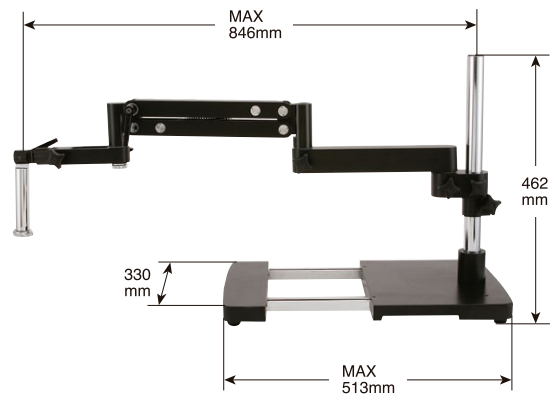

OPTIONAL ACCESSORIES

Boom Stands

UN-S100

Universal boom stand,
Single Arm Type,
w/o body holder

UN-S200

Universal boom stand,
Desk Clamp Type,
w/o body holder

DBS-2

Universal boom stand,
Double Arm Type,
with ball bearings for smooth
horizontal movement,
w/o body holder

V-7C

Universal boom stand,
Articulated Arm Type,
w/o body holder

V-7DC

Same as V-7C, but
with desk clamp
Instead of base

SBS-1

Universal boom stand,
Single Arm Type,
w/o body holder

Body Holders (Focus Mounts)

SCW-PA

Body holder
with coarse focus adjustment

SCW-PG-S

Body holder with LED ring light
with coarse focus adjustment

SCW-CA

Body holder
with coarse and fine focus
adjustment

SCW-PGC-S

Body holder with LED ring light
with coarse and fine focus
adjustment