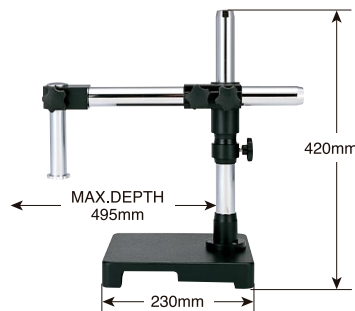

OPTIONAL ACCESSORIES

Boom Stands

UN-S100

Universal boom stand,
Single Arm Type,
w/o body holder

UN-S200

Universal boom stand,
Desk Clamp Type,
w/o body holder

DBS-2

Universal boom stand,
Double Arm Type,
with ball bearings for smooth
horizontal movement,
w/o body holder

V-7C

Universal boom stand,
Articulated Arm Type,
w/o body holder

V-7DC

Same as V-7C, but
with desk clamp
Instead of base

SBS-1

Universal boom stand,
Single Arm Type,
w/o body holder

Body Holders (Focus Mounts)

SCW-PA

Body holder
with coarse focus adjustment

SCW-PG-S

Body holder with LED ring light
with coarse focus adjustment

SCW-CA

Body holder
with coarse and fine focus
adjustment

SCW-PGC-S

Body holder with LED ring light
with coarse and fine focus
adjustment