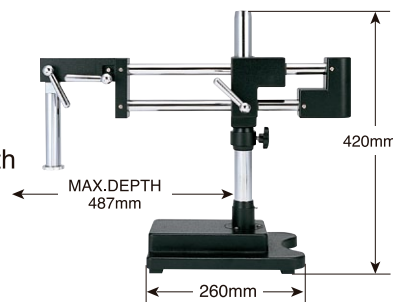

OPTIONAL ACCESSORIES

Boom Stands

UN-S100

Universal boom stand,
Single Arm Type,
w/o body holder

UN-S200

Universal boom stand,
Desk Clamp Type,
w/o body holder

DBS-2

Universal boom stand,
Double Arm Type,
with ball bearings for smooth
horizontal movement,
w/o body holder

V-7C

Universal boom stand,
Articulated Arm Type,
w/o body holder

V-7DC

Same as V-7C, but
with desk clamp
Instead of base

SBS-1

Universal boom stand,
Single Arm Type,
w/o body holder

Body Holders (Focus Mounts)

SCW-PA

Body holder
with coarse focus adjustment

SCW-PG-S

Body holder with LED ring light
with coarse focus adjustment

SCW-CA

Body holder
with coarse and fine focus
adjustment

SCW-PGC-S

Body holder with LED ring light
with coarse and fine focus
adjustment