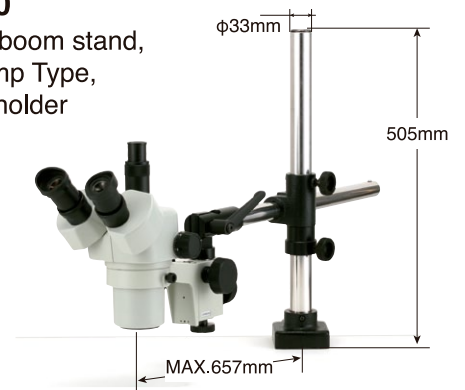

OPTIONAL ACCESSORIES

Boom Stands

UN-S100

Universal boom stand,
Single Arm Type,
w/o body holder

UN-S200

Universal boom stand,
Desk Clamp Type,
w/o body holder

DBS-2

Universal boom stand,
Double Arm Type,
with ball bearings for smooth
horizontal movement,
w/o body holder

V-7C

Universal boom stand,
Articulated Arm Type,
w/o body holder

V-7DC

Same as V-7C, but
with desk clamp
Instead of base

SBS-1

Universal boom stand,
Single Arm Type,
w/o body holder

Body Holders (Focus Mounts)

SCW-PA

Body holder
with coarse focus adjustment

SCW-PG-S

Body holder with LED ring light
with coarse focus adjustment

SCW-CA

Body holder
with coarse and fine focus
adjustment

SCW-PGC-S

Body holder with LED ring light
with coarse and fine focus
adjustment